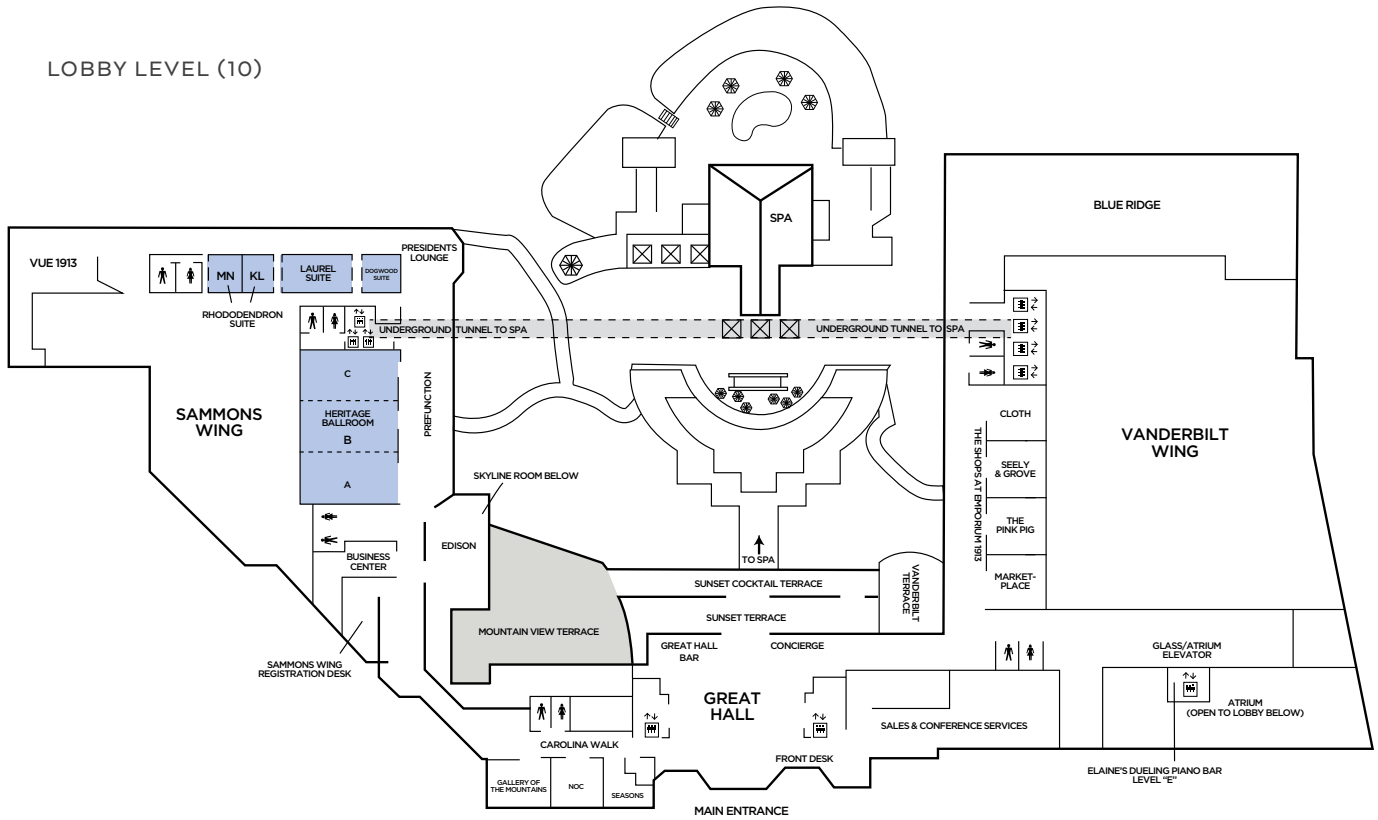

THE OMNI GROVE PARK INN MEETING SPACE

LOBBY LEVEL (10)

LEVEL 8